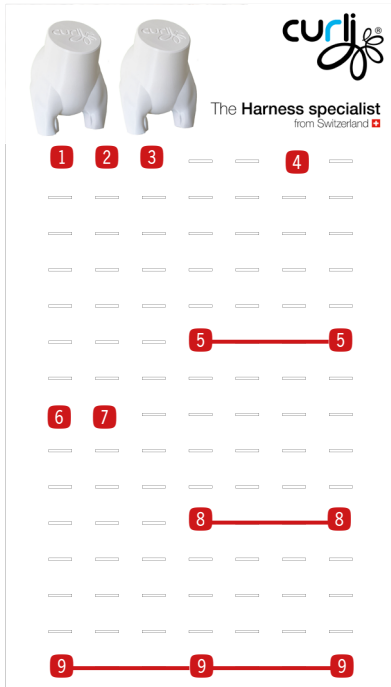

The **Harness specialist**  
from Switzerland

PRODUCT OVERVIEW – PN3269

Pos	Product Number	Product Name	PCS
	2613,2614	Stretch Comfort Leash Red M & L	3
<b>1</b>	2619,2620	Stretch Comfort Leash Blue M & L	2
	2885,2886	Stretch Comfort Leash Moss M & L	2
	2609,2610	Stretch Comfort Leash Black M & L	3
<b>2</b>	2883,2884	Stretch Comfort Leash Ruby M & L	2
	2881	Stretch Comfort Leash Lime M	1
	2617	Stretch Comfort Leash Fuchsia M	1
<b>3</b>	3155,3156	Apple Leather Leash Black S & L	2
<b>4</b>	3123,3124,3125,3126	Apple Leather Harness Black 2XS - M	4
<b>5</b>	2811,2812,2813,2814,2815	Vest Harness curli Clasp Air-Mesh Moss XS - XL	6
<b>6</b>	2246,2247	Ultra Strong Pocket Leash S & M	4
<b>7</b>	1331,1333	Car Safety Belt S & L	4
<b>8</b>	2803,2804,2805,2806	Vest Harness curli Clasp Air-Mesh Ruby 2XS - M	6
<b>9</b>	2795,2796,2797,2798,2799,2780	Vest Harness curli Clasp Air-Mesh Red 3XS - L	9
	2853,2854	Vest Harness curli Clasp Air-Mesh Lime S & M	3
<b>10</b>	2605,2606,2607,2608	Magnetic Belka Comfort Harness Black S - XL	5
<b>11</b>	1799,1796	Adjustable Leash Nylon Black M & L	5
<b>12</b>	2252,2253,2254,2255	Belka Comfort Harness Black S - XL	5
	2873,2874,2875,2876	Vest Harness curli Clasp Air-Mesh Blue XS - L	6
<b>13</b>	2844,2845,2846	Vest Harness curli Clasp Air-Mesh Fuchsia 2XS - S	4
	2825,2826	Vest Harness curli Clasp Air-Mesh Camo S&M	2
<b>14</b>	2788,2789,2790,2791,2792,2793,2794	Vest Harness curli Clasp Air-Mesh Black 3XS - XL	12