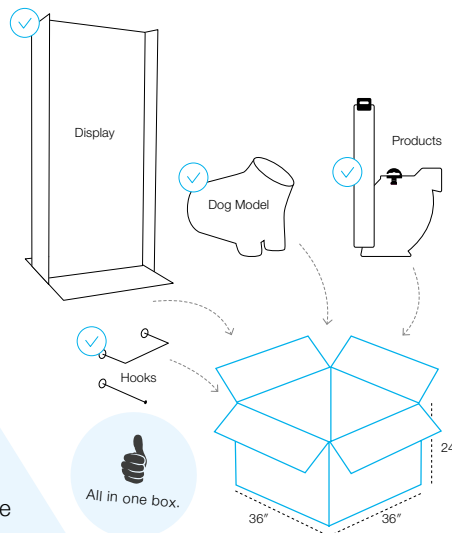

# Competence & Apple Leather Metal US

SHOWCASE CURLI INCLUDING THE PREMIUM COLLECTION

**Remove Magnet Foil**  
Attach the curli Dog Models and put on a curli clasp Harness in size S.

**Apple Leather**  
Show your clients the new Premium Collection.

**To optimize product and brand awareness**  
Place the products with the branded curli Metal Display in your store.

curli Sales Support  
Size chart and samples

## Metal Display Side Wall Sizing Samples Presentation

Easy customer understanding with appealing presentation. Protect the value of your sales goods – with our try-on sets.