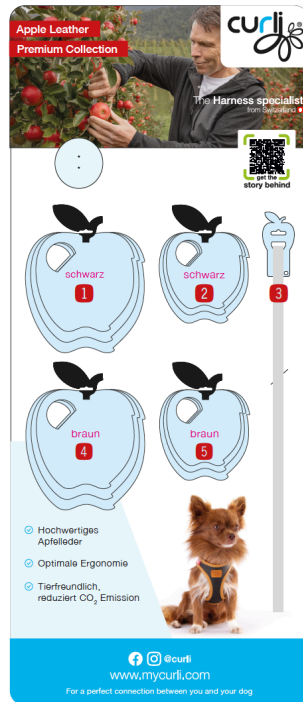

PRODUKTÜBERSICHT - PN3267

Pos	Product Number	Product Name	PCS
1	3125,3126,3127	Apple Leather Harness Schwarz S – L	4
2	3122,3123,3124	Apple Leather Harness Schwarz 3XS – XS	4
3	3157,3158	Apple Leather Adjustable Leine Braun S & L	2
	3155,3156	Apple Leather Adjustable Leine Schwarz S & L	2
4	3118,3119,3120	Apple Leather Harness Braun S – L	4
5	3115,3116,3117	Apple Leather Harness Braun 3XS – XS	4