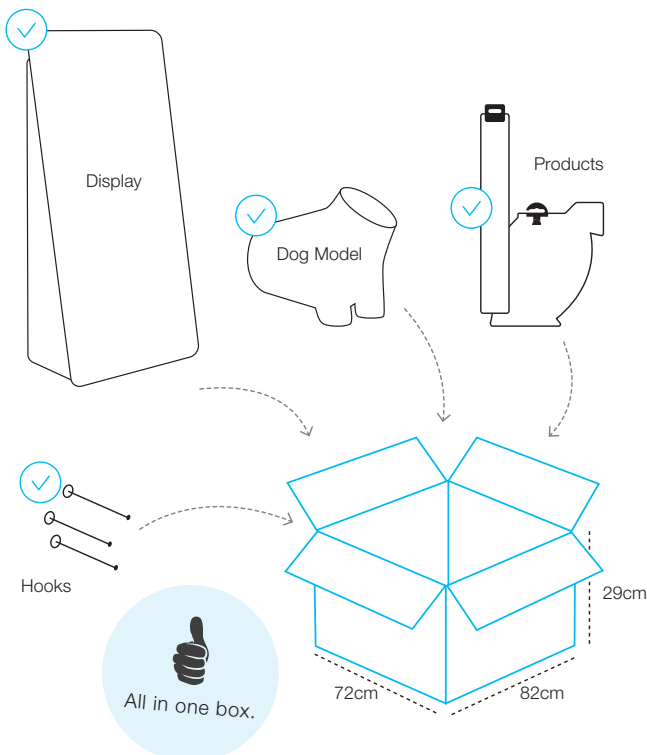

## curli Sales-Tipp

## PRODUKTÜBERSICHT - PN3267

Pos	Product Number	Product Name	PCS
1	3125,3126,3127	Apple Leather Harness Schwarz S – L	4
2	3122,3123,3124	Apple Leather Harness Schwarz 3XS – XS	4
3	3157,3158	Apple Leather Adjustable Leine Braun S & L	2
	3155,3156	Apple Leather Adjustable Leine Schwarz S & L	2
4	3118,3119,3120	Apple Leather Harness Braun S – L	4
5	3115,3116,3117	Apple Leather Harness Braun 3XS – XS	4