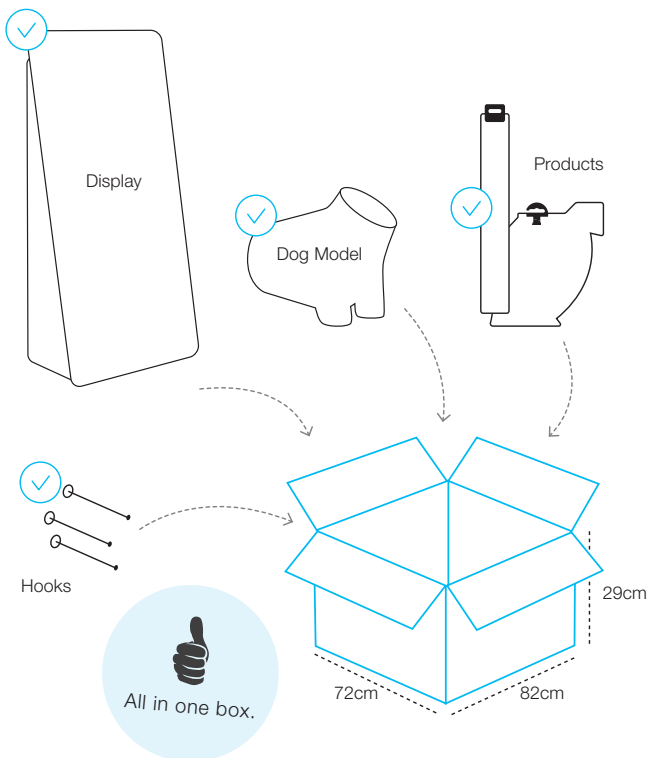

Apple Leather EN Poly EU

PUT THE SPOTLIGHT ON THE NEW APPLE LEATHER PREMIUM COLLECTION

NEW!

Display Set including curli Dog Model

67cm

157cm

curli Sales-Tipp

Our recommendation

Showcase the new Apple Leather Premium Collection in a professional way.

PRODUCT OVERVIEW - PN3266

Pos	Product Number	Product Name	PCS
1	3125,3126,3127	Apple Leather Harness Black S – L	4
2	3122,3123,3124	Apple Leather Harness Black 3XS – XS	4
3	3157,3158	Apple Leather Adjustable Leash Brown S & L	2
	3155,3156	Apple Leather Adjustable Leash Black S & L	2
4	3118,3119,3120	Apple Leather Harness Brown S – L	4
5	3115,3116,3117	Apple Leather Harness Brown 3XS – XS	4

curli Sales Support
Size Samples - to protect the value of your Sales Goods

For perfect showcasing...
feel free to use the marketing content provided on the [curli Media Hub](#).