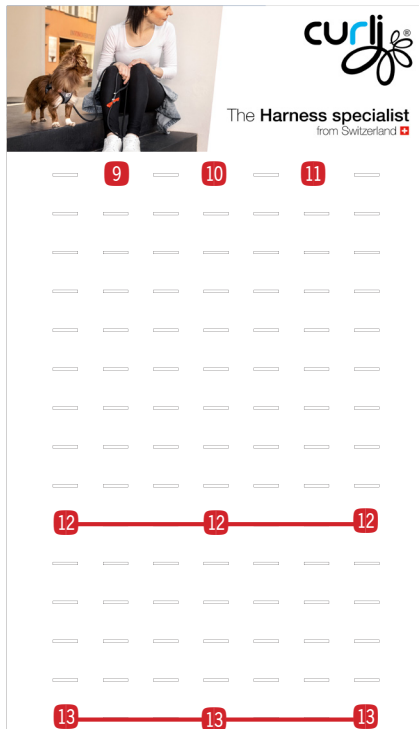

PRODUCT OVERVIEW – PN3142

Pos	Product Number	Product Name	PCS
1	2619	Stretch Comfort Leash Blue M	2
	2613,2614	Stretch Comfort Leash Red M & L	4
	2617	Stretch Comfort Leash Fuchsia M	2
2	2881	Stretch Comfort Leash Lime M	1
	2623,2624	Stretch Comfort Leash Brown M & L	3
3	2609,2610	Stretch Comfort Leash Black M & L	6
4	2872,2873,2874,2875,2876	Vest Harness curli Clasp Air-Mesh Blue 2XS - L	6
5	2843,2844,2845,2846	Vest Harness curli Clasp Air-Mesh Fuchsia 3XS - S	6
6	2851,2852,2853	Vest Harness curli Clasp Air-Mesh Lime 2XS - S	5
7	2823,2824	Vest Harness curli Clasp Air-Mesh Camo 2XS - XS	3
	2788,2789,2790	Vest Harness curli Clasp Air-Mesh Black 3XS - XS	9
8	2825,2826,2827,2828	Vest Harness curli Clasp Air-Mesh Camo S - XL	8
	2791,2792,2793,2794	Vest Harness curli Clasp Air-Mesh Black S - XL	4
9	2252,2253,2254,2255	Belka Comfort Harness Black S - XL	5
10	1799,1796	Adjustable Leash Nylon Black M & L	4
	1800,1797	Adjustable Leash Nylon Red M & L	3
11	2252,2253,2254	Belka Comfort Harness Black S - L	3
	2264	Belka Comfort Harness Red M	2
12	2790,2791,2792,2793,2794	Vest Harness curli Clasp Air-Mesh Black XS - XL	12
13	2795,2796,2797,2798,2799,2800,2801	Vest Harness curli Clasp Air-Mesh Red 3XS - XL	12