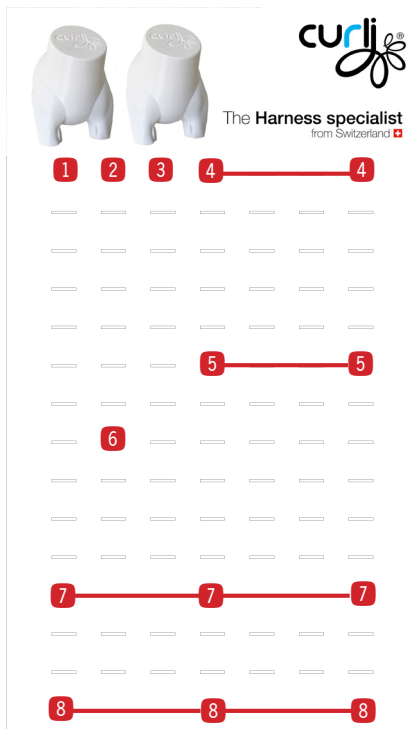

curli Sales Support
Size chart and samples

Metal Display Side Wall Sizing Samples Presentation

Easy customer understanding with appealing presentation. Protect the value of your sales goods – with our try-on sets.

The **Harness specialist**
from Switzerland

PRODUCT OVERVIEW – PN3142

Pos	Product Number	Product Name	PCS
1	2619	Stretch Comfort Leash Blue M	2
	2613,2614	Stretch Comfort Leash Red M & L	4
	2617	Stretch Comfort Leash Fuchsia M	2
2	2881	Stretch Comfort Leash Lime M	1
	2623,2624	Stretch Comfort Leash Brown M & L	3
3	2609,2610	Stretch Comfort Leash Black M & L	6
4	2872,2873,2874,2875,2876	Vest Harness curli Clasp Air-Mesh Blue 2XS - L	6
5	2843,2844,2845,2846	Vest Harness curli Clasp Air-Mesh Fuchsia 3XS - S	6
6	2851,2852,2853	Vest Harness curli Clasp Air-Mesh Lime 2XS - S	5
7	2823,2824	Vest Harness curli Clasp Air-Mesh Camo 2XS - XS	3
	2788,2789,2790	Vest Harness curli Clasp Air-Mesh Black 3XS - XS	9
8	2825,2826,2827,2828	Vest Harness curli Clasp Air-Mesh Camo S - XL	8
	2791,2792,2793,2794	Vest Harness curli Clasp Air-Mesh Black S - XL	4
9	2252,2253,2254,2255	Belka Comfort Harness Black S - XL	5
10	1799,1796	Adjustable Leash Nylon Black M & L	4
	1800,1797	Adjustable Leash Nylon Red M & L	3
11	2252,2253,2254	Belka Comfort Harness Black S - L	3
	2264	Belka Comfort Harness Red M	2
12	2790,2791,2792,2793,2794	Vest Harness curli Clasp Air-Mesh Black XS - XL	12
13	2795,2796,2797,2798,2799,2800,2801	Vest Harness curli Clasp Air-Mesh Red 3XS - XL	12