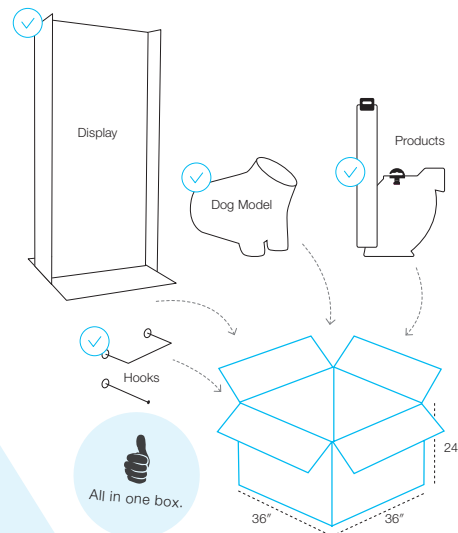

Fast Mover Metal US

THE BEST WAY TO SHOW THE FASTEST MOVING CURLI PRODUCTS

Remove Magnet Foil
Attach the curli Dog Models and put on a curli clasp Harness in size S.

To optimize product and brand awareness
Place the products with the branded curli Metal Display in your store.

curli Sales Support
Size chart and samples

Metal Display Side Wall Sizing Samples Presentation

Easy customer understanding with appealing presentation. Protect the value of your sales goods – with our try-on sets.