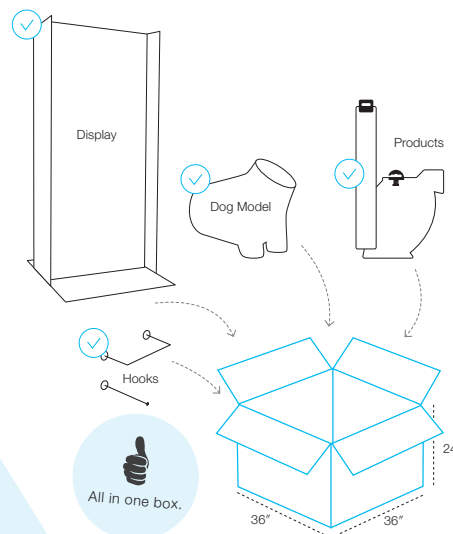

# Competence Metal US

THE BEST WAY TO SHOWCASE CURLI

**Remove Magnet Foil**  
Attach the curli Dog Models and put on a curli clasp Harness in size S.

**To optimize product and brand awareness**  
Place the products with the branded curli Metal Display in your store.

curli Sales Support  
Size chart and samples

## Metal Display Side Wall Sizing Samples Presentation

Easy customer understanding with appealing presentation. Protect the value of your sales goods – with our try-on sets.