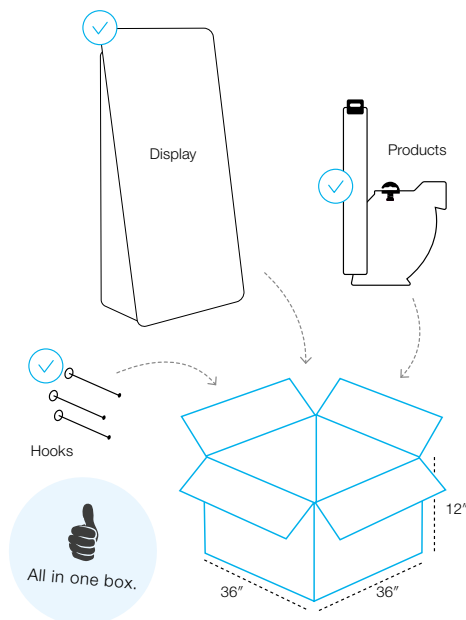

Vest & Belka & Leashes Poly US

START SELECTION FROM SMALL TO LARGE DOGS

To start product and brand awareness
Place the products with the branded curli Poly Display in your store.

curli Sales Support
Size chart and samples

Pos	Product Number	Product Name	PCS
1	2796,2797,2798,2799,2800	Vest Harness curli Clasp Air-Mesh Red 2XS - L	6
2	2613,2614	Stretch Comfort Leash Red M & L	2 & 1
	2609,2610	Stretch Comfort Leash Black M & L	2 & 2
3	2788,2789,2790,2791,2792,2793	Vest Harness curli Clasp Air-Mesh Black 3XS - L	6
4	2825,2826,2827	Vest Harness curli Clasp Air-Mesh Camo S - L	4
	2791,2792	Vest Harness curli Clasp Air-Mesh Black S & M	1 & 1
5	2251,2252,2253,2254,2255	Belka Comfort Harness Black XS - XL	5