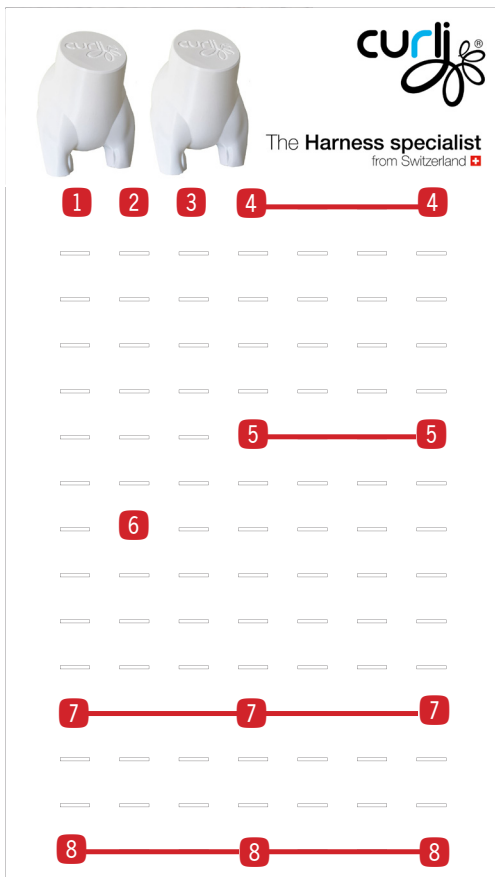

Metal Display Side Wall Sizing Samples Presentation
Easy customer understanding with appealing presentation. Protect the value of your sales goods – with our try-on sets.

curli Sales Support
Size chart and samples

PRODUCT OVERVIEW – PN3142

Pos	Product Number	Product Name	PCS
1	2619	Stretch Comfort Leash Blue M	2
	2613,2614	Stretch Comfort Leash Red M & L	4
	2617	Stretch Comfort Leash Fuchsia M	2
2	2881	Stretch Comfort Leash Lime M	1
	2623,2624	Stretch Comfort Leash Brown M & L	3
3	2609,2610	Stretch Comfort Leash Black M & L	6
4	2872,2873,2874,2875,2876	Vest Harness curli Clasp Air-Mesh Blue 2XS - L	6
5	2843,2844,2845,2846	Vest Harness curli Clasp Air-Mesh Fuchsia 3XS - S	6
6	2851,2852,2853	Vest Harness curli Clasp Air-Mesh Lime 2XS - S	5
	2823,2824	Vest Harness curli Clasp Air-Mesh Camo 2XS - XS	3
7	2788,2789,2790	Vest Harness curli Clasp Air-Mesh Black 3XS - XS	9
	2825,2826,2827,2828	Vest Harness curli Clasp Air-Mesh Camo S - XL	8
8	2791,2792,2793,2794	Vest Harness curli Clasp Air-Mesh Black S - XL	4
	2252,2253,2254,2255	Belka Comfort Harness Black S - XL	5
9	1799,1796	Adjustable Leash Nylon Black M & L	4
	1800,1797	Adjustable Leash Nylon Red M & L	3
10	2252,2253,2254	Belka Comfort Harness Black S - L	3
	2264	Belka Comfort Harness Red M	2
11	2790,2791,2792,2793,2794	Vest Harness curli Clasp Air-Mesh Black XS - XL	12
12	2795,2796,2797,2798,2799,2800,2801	Vest Harness curli Clasp Air-Mesh Red 3XS - XL	12