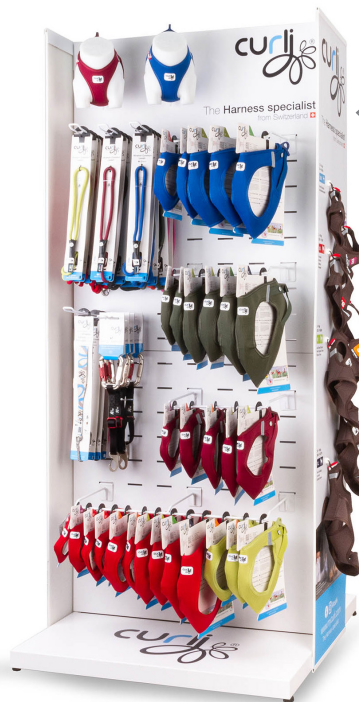

Competence Metal EU

THE BEST WAY TO SHOWCASE CURLI

Metal Display Side Wall
Sizing Samples Presentation
 Easy customer understanding
 with appealing presentation.
 Protect the value of your sales
 goods – with our try-on sets.

Remove Magnet Foil
 Attach the curli Dog Models
 and put on a curli clasp
 Harness in size S.

**To optimize product and
 brand awareness**
 Place the products with the
 branded curli Metal Display in
 your store.