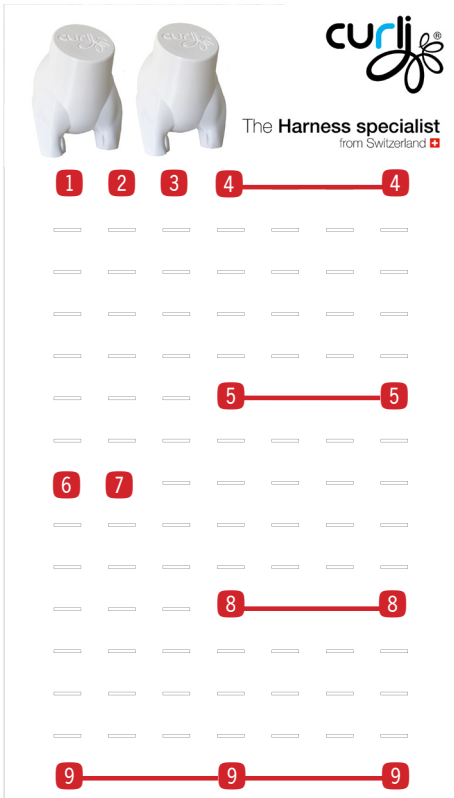

curli Sales Support
 Size chart and samples

curli Knowledge

Our recommendation

Benefit from our experience when it comes to showcasing products in the best possible way at your POS!

For perfect showcasing...

feel free to use the marketing content provided on the [curli Media Hub](#).

PRODUCT OVERVIEW – PN3112

Pos	Product Number	Product Name	PCS
1	2613,2614	Stretch Comfort Leash Red M & L	5
	2881	Stretch Comfort Leash Lime M	1
2	2609,2610	Stretch Comfort Leash Black M & L	5
	2883	Stretch Comfort Leash Ruby M	1
3	2885,2886	Stretch Comfort Leash Moss M & L	2
	2617	Stretch Comfort Leash Fuchsia M	1
	2619,2620	Stretch Comfort Leash Blue M & L	2
	2879	Stretch Comfort Leash Sun Orange M	1
4	2873,2874,2875,2876	Vest Harness curli Clasp Air-Mesh Blue XS - L	6
5	2811,2812,2813,2814,2815	Vest Harness curli Clasp Air-Mesh Moss XS - XL	6
6	2246	Ultra Strong Pocket Leash S	4
7	1331,1333	Car Safety Belt S & L	4
8	2803,2804,2805,2806	Vest Harness curli Clasp Air-Mesh Ruby 2XS - M	6
9	2795,2796,2797,2798,2799,2780	Vest Harness curli Clasp Air-Mesh Red 3XS - L	9
	2853,2854	Vest Harness curli Clasp Air-Mesh Lime S - M	3
10	2605,2606,2607,2608	Magnetic Belka Comfort Harness Black S - XL	5
11	1799,1796	Adjustable Leash Nylon Black M & L	5
12	2252,2253,2254,2255	Belka Comfort Harness Black S - XL	5
	2832	Vest Harness curli Clasp Air-Mesh Sun Orange S	2
13	2844,2845,2846	Vest Harness curli Clasp Air-Mesh Fuchsia 2XS - S	4
	2825,2826,2827,2828	Vest Harness curli Clasp Air-Mesh Camo S - XL	6
14	2788,2789,2790,2791,2792,2793,2794	Vest Harness curli Clasp Air-Mesh Black 3XS - XL	12