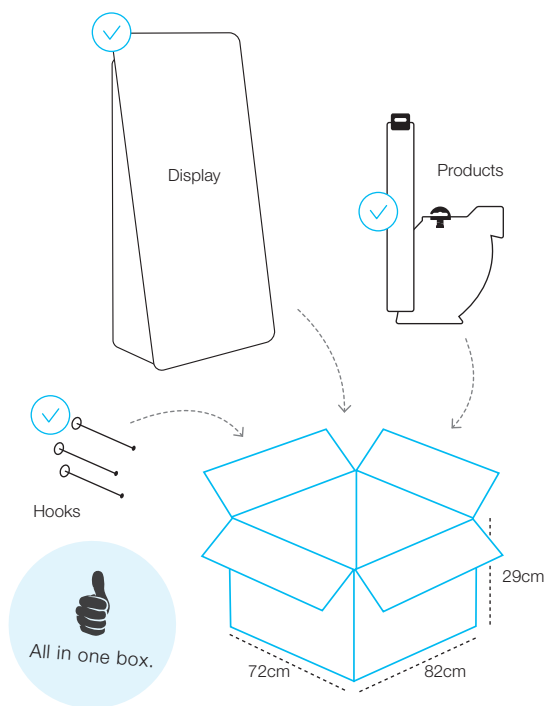

Vest & Belka & Leashes Poly EU

START SELECTION FROM SMALL TO LARGE DOGS

To start product and brand awareness

Place the products with the branded curli Poly Display in your store.

curli Sales Support
Size chart and samples

curli Knowledge

Our recommendation

Benefit from our experience when it comes to showcasing products in the best possible way at your POS!

PRODUCT OVERVIEW – PN3110

Pos	Product Number	Product Name	PCS
①	2796,2797,2798,2799,2800	Vest Harness curli Clasp Air-Mesh Red 2XS - L	6
②	2613,2614	Stretch Comfort Leash Red M & L	2 & 1
	2609,2610	Stretch Comfort Leash Black M & L	2 & 2
③	2788,2789,2790,2791,2792,2793	Vest Harness curli Clasp Air-Mesh Black 3XS - L	6
④	2825,2826,2827	Vest Harness curli Clasp Air-Mesh Camo S - L	4
	2791,2792	Vest Harness curli Clasp Air-Mesh Black S & M	1 & 1
⑤	2251,2252,2253,2254,2255	Belka Comfort Harness Black XS - XL	5